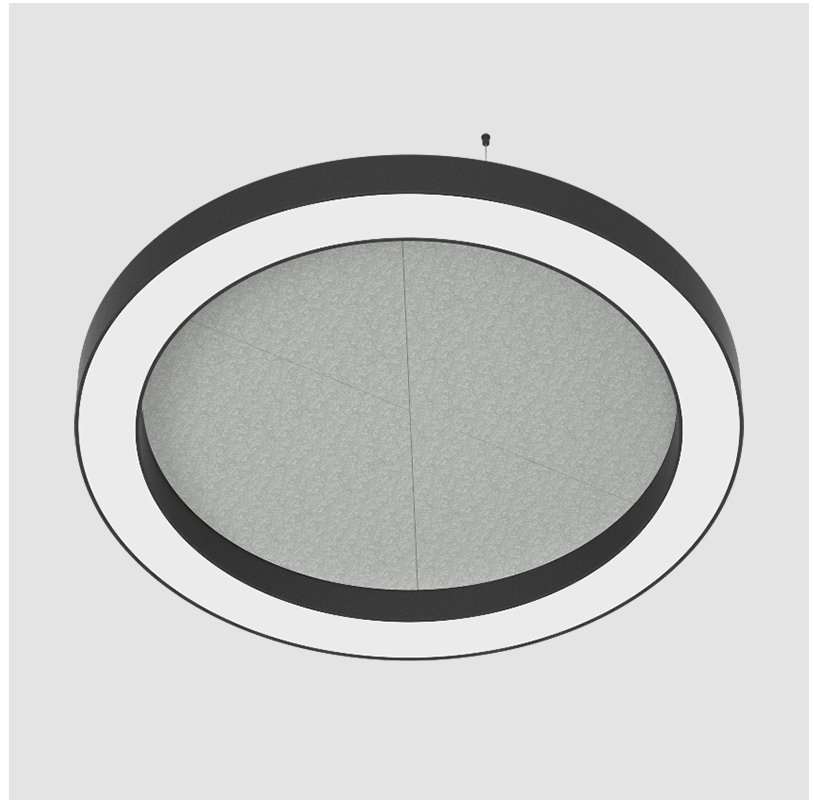

GENERAL

Series: Glorious Acoustic
Brand: Prolicht
Division: Architectural
Mounting Type: Suspension
Mounting Location: Ceiling
Subcategory: Acoustic

PHYSICAL

Shape: Round
Diameter (mm): 1550
Diameter (in): 61
Width (mm): 120
Width (in): 4 ¾
Light Distribution: Direct
Diffuser: [PMMA - Opal / Micro-Prism](#)
Fixture Finish: [SSR / BKV / CWI / CRY / HAB / UFT / ITA / RUA / FTG / MYG / LOD / PUS / FRO / FUP / KIA / POP / BLS / SPG / MEY / GOH / GUM / CHC / COM / ABZ / JAG / OBR / MOS / ROR](#)
Accent Finish: [ANC / ASH / BNA / BTC / BZE / CEL / EGG / EVG / FOG / FOS / FST / FUA / IRI / IRO / KHA / LIC / LIM / MER / MSN / MUS / ONX / PEA / PLU / POL / PPY / RAY / ROY / RST / STE / SWD / TAN / TAU](#)
Fixture Material: Aluminum
Cable Details: [2 000mm / 78 3/4" or 6 000mm / 236 1/4" Transparent Cable](#)

ELECTRICAL

Lamp Type: LED (Zhaga Standard)
Input Wattage (W): 73.4
Total Output Wattage (W): 66.3
Dimming: [Non-Dimmable](#)
Driver Included: Yes
Driver Location: Integrated
Driver Type: Constant Current - Universal
Driver Class: Class 2
Input Voltage (V): 120 - 277

LED

Color Temperature (°K): [2700 / 3000 / 3500 / 4000](#)
Max. Delivered Lumen (lm): 6224 / 6442 / 7564 / 6549
Nominal Lumen (lm): 9575 / 9910 / 11636 / 10075
CRI: >90 CRI
Lamp Life (hrs): 50000

OPTICAL

RATINGS AND CERTIFICATIONS

Certified By: CSA Certified to UL and CSA Standards
IP rating: IP20